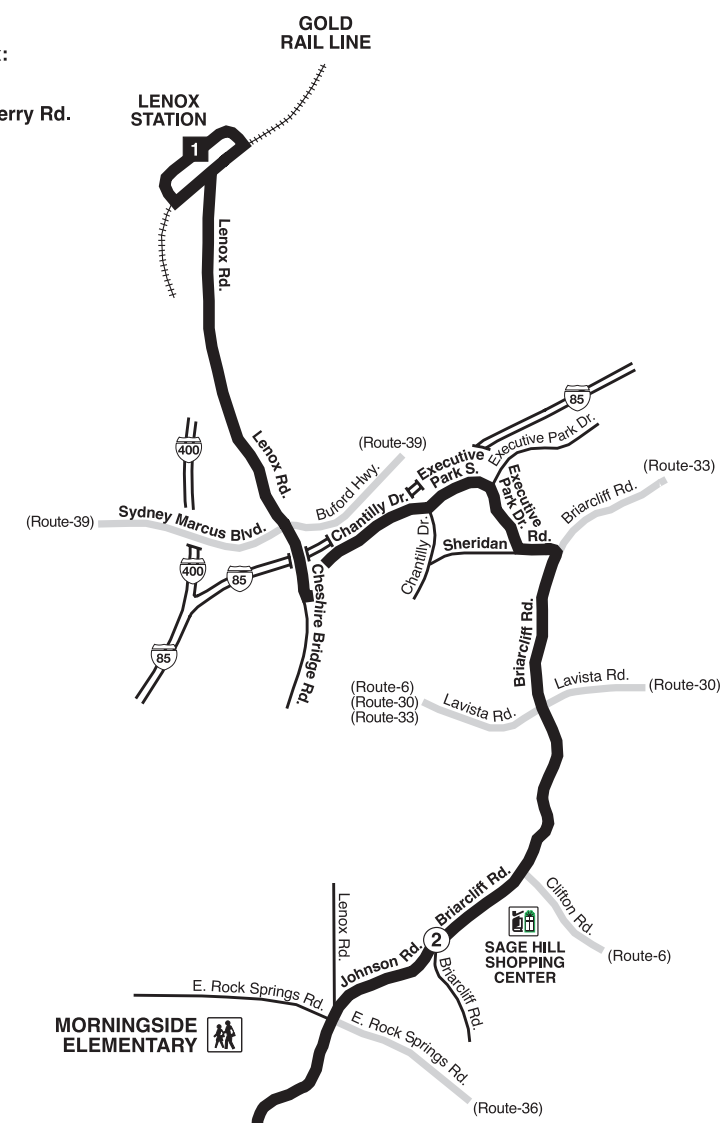

16-North Highland Avenue
25-Peachtree Industrial Blvd./Johnson Ferry Rd.
110-Peachtree Road/Buckhead