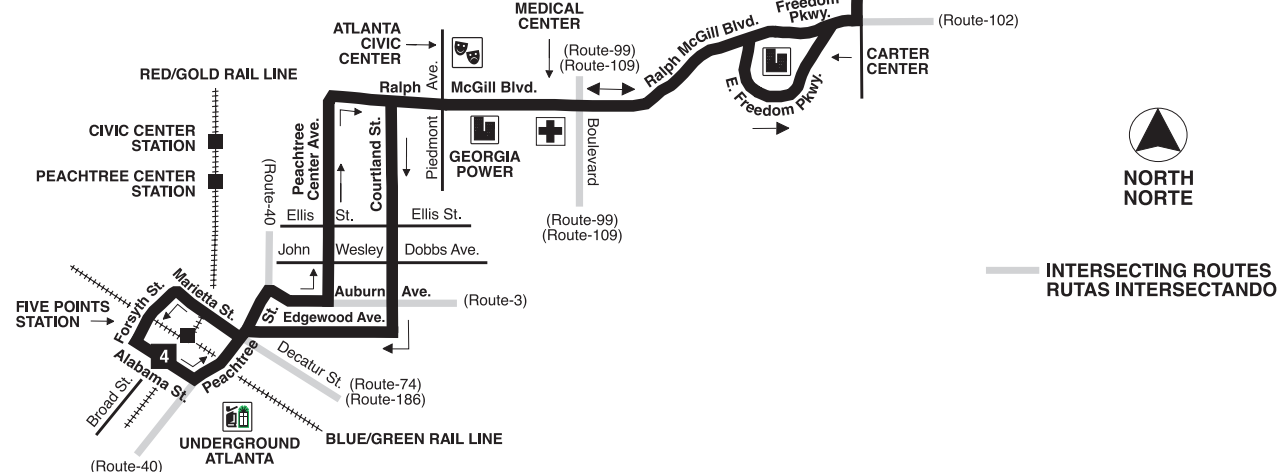

Routes intersecting at
Five Points Station:
Rutas intersectando en la
Estación Five Points:

3-Martin Luther King Jr. Dr./Auburn Ave.
13-Atlanta Student Movement Blvd./Hunter Hills
16-North Highland Avenue
32-Bouldercrest
40-Peachtree Street/Downtown
42-Pryor Road
49-McDonough Boulevard
51-Joseph E. Boone Blvd.
55-Jonesboro Road
74-Flat Shoals
186-Rainbow Dr./South DeKalb